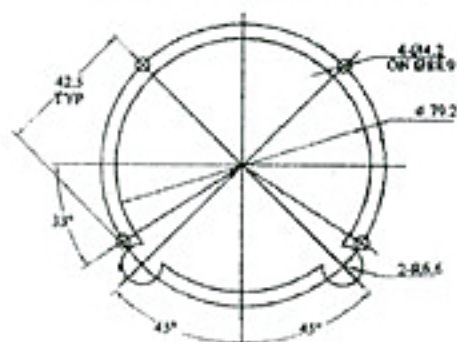

Panel Cut-out Sketch
(For Rear Mounting)

Light Aircraft Instruments

AIR TEAM, s.r.o.

Airport Brno-Medlanky

621 00 Brno

Phone: +420 725 508 058

Email: info@lightaircraftinstruments.eu

Web: www.lightaircraftinstruments.eu