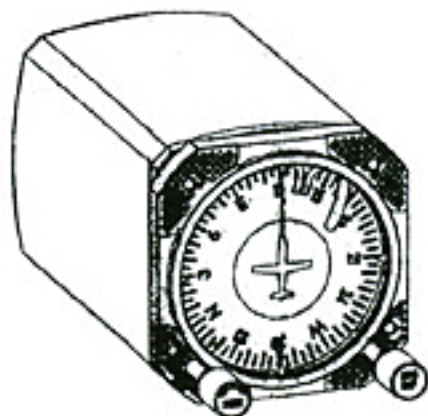

Panel Cut-out Sketch
(For Rear Mounting)

Light Aircraft Instruments

AIR TEAM, s.r.o.

Airport Brno-Medlanky

621 00 Brno

Phone: +420 725 508 058

Email: info@lightaircraftinstruments.eu

Web: www.lightaircraftinstruments.eu