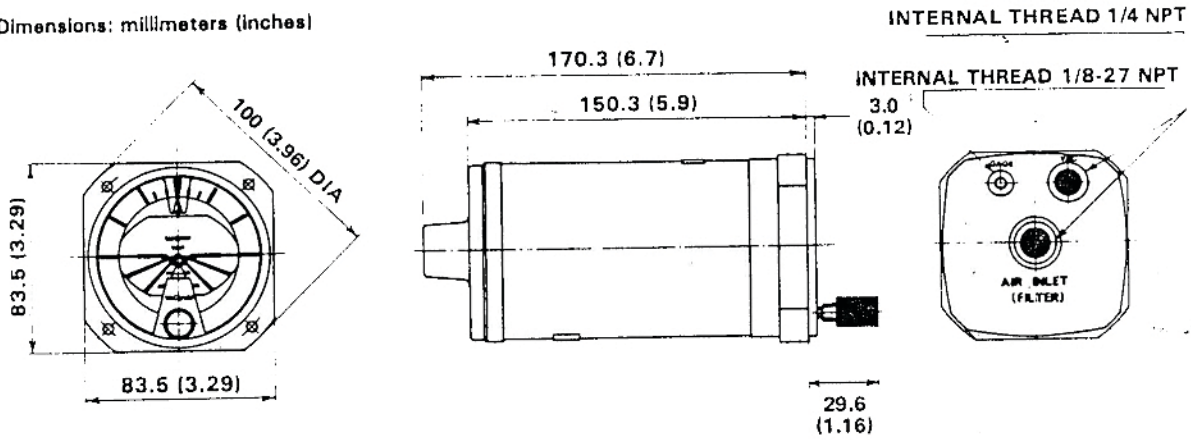

Dimensions: millimeters (inches)

PANEL CUT-OUT (FOR REAR MOUNTING)

Figure 1.3-1. Outline Drawing

Figure 1.3-2. Installation Scheme - Typical

Light Aircraft Instruments

AIR TEAM, s.r.o.

Airport Brno-Medlanky