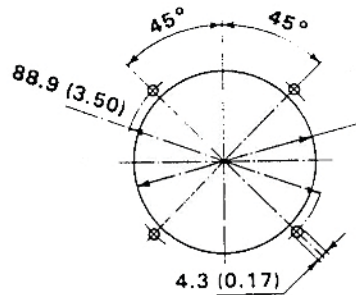

Dimensions: millimeters (inches)

PANEL CUT-OUT (FOR REAR MOUNTING)

Figure 1.3-1. Outline Drawing

Figure 1.3-2. Installation Scheme - Typical

Light Aircraft Instruments

AIR TEAM, s.r.o.

Airport Brno-Medlanky